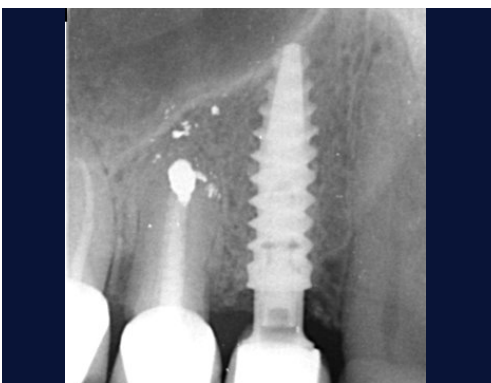

21. Loaded 4 years