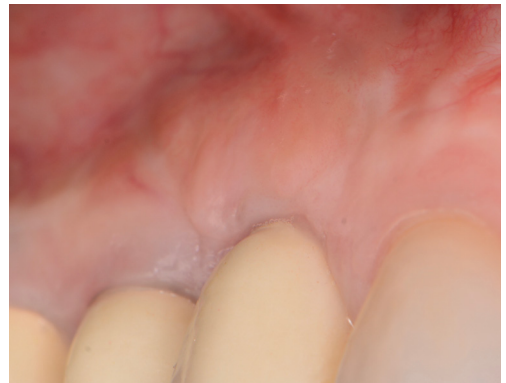

7. EthOss graft on palatal aspect using "wet" mix

8. Implant placed, Bioner 3.5mm

9. Additional EthOss graft on buccal aspect using "dry" mix

10. EthOss becomes firm following 3-4 minutes pressure with a sterile gauze

11. 2 years loaded

MULTIPLE APICECTOMY UPPER PRE MOLAR CASE

Soft tissue graft done 4 years later for aesthetic reasons following patient request.

Plan was to use a tunnel technique however the tissue was too frail. A flap was raised which showed the regenerated site.

12. 4 years later - Free Gingival Graft from the tuberosity gingival tissue. Shows regenerated site

13. 1 month post soft tissue surgery showing improved soft tissue bulk

14. 6 months post soft tissue surgery