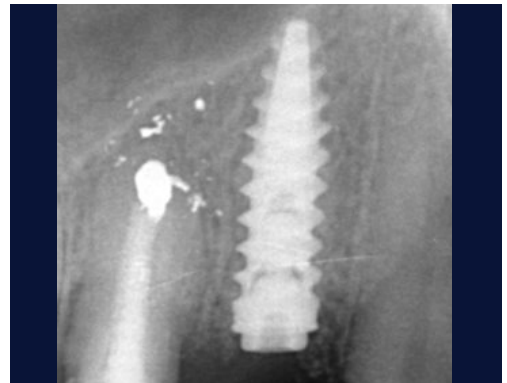

15. 6 months post soft tissue surgery

16. Matured tissue 1 year post soft tissue surgery

MULTIPLE APICECTOMY UPPER PRE MOLAR CASE

17. Initial situation - pre-op x-ray

18. Simultaneous implant placement and graft with EthOss