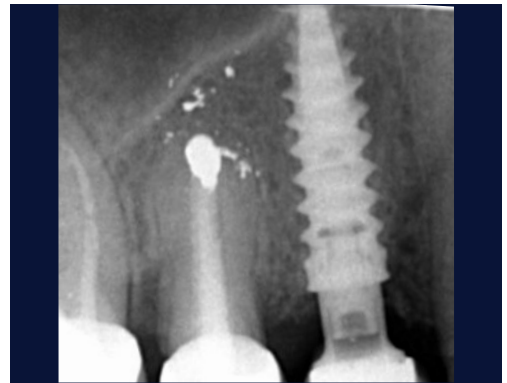

20. Loaded 18 months