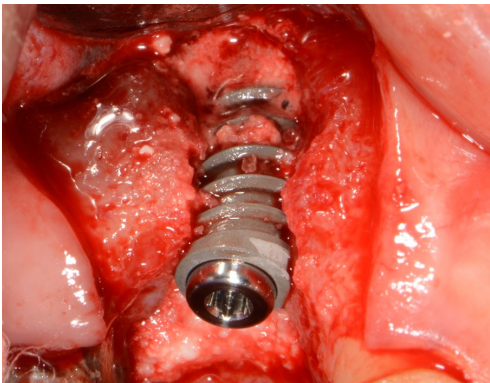

3. 3 weeks post extraction, loss of hard and soft tissues

4. Flap raised showing granulation tissue

5. Granulation tissue removed to show defect in bone

MULTIPLE APICECTOMY UPPER PRE MOLAR CASE

6. Clean site and initial osteotomy

7. EthOss graft on palatal aspect using "wet" mix

8. Implant placed, Bioner 3.5mm

9. Additional EthOss graft on buccal aspect using "dry" mix

10. EthOss becomes firm following 3-4 minutes pressure with a sterile gauze

11. 2 years loaded

MULTIPLE APICECTOMY UPPER PRE MOLAR CASE

Soft tissue graft done 4 years later for aesthetic reasons following patient request.

Plan was to use a tunnel technique however the tissue was too frail. A flap was raised which showed the regenerated site.