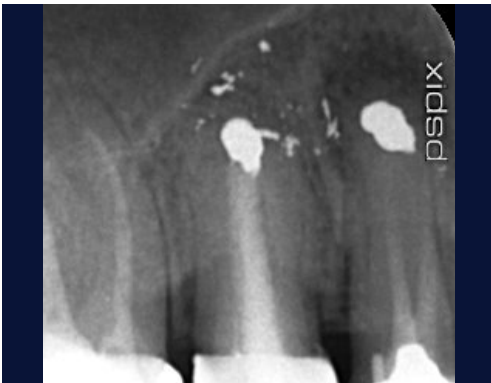

11. 2 years loaded

MULTIPLE APICECTOMY UPPER PRE MOLAR CASE

Soft tissue graft done 4 years later for aesthetic reasons following patient request.

Plan was to use a tunnel technique however the tissue was too frail. A flap was raised which showed the regenerated site.

12. 4 years later - Free Gingival Graft from the tuberosity gingival tissue. Shows regenerated site

13. 1 month post soft tissue surgery showing improved soft tissue bulk

14. 6 months post soft tissue surgery

15. 6 months post soft tissue surgery

16. Matured tissue 1 year post soft tissue surgery

MULTIPLE APICECTOMY UPPER PRE MOLAR CASE

17. Initial situation - pre-op x-ray

18. Simultaneous implant placement and graft with EthOss