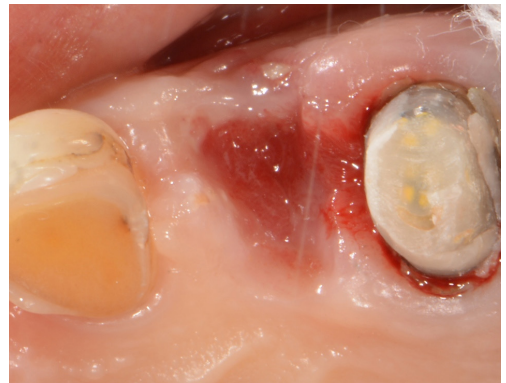

Long-term draining abscess
with multiple previous
apicectomies

*Case from Dr Peter
Fairbairn, London, UK*

1. 3 weeks post extraction, loss of hard and soft tissues

2. 3 weeks post extraction, loss of hard and soft tissues

3. 3 weeks post extraction, loss of hard and soft tissues

4. Flap raised showing granulation tissue

5. Granulation tissue removed to show defect in bone

MULTIPLE APICECTOMY UPPER PRE MOLAR CASE

6. Clean site and initial osteotomy

7. EthOss graft on palatal aspect using "wet" mix

8. Implant placed, Bioner 3.5mm

9. Additional EthOss graft on buccal aspect using "dry" mix

10. EthOss becomes firm following 3-4 minutes pressure with a sterile gauze

11. 2 years loaded

MULTIPLE APICECTOMY UPPER PRE MOLAR CASE

Soft tissue graft done 4 years later for aesthetic reasons following patient request.

Plan was to use a tunnel technique however the tissue was too frail. A flap was raised which showed the regenerated site.